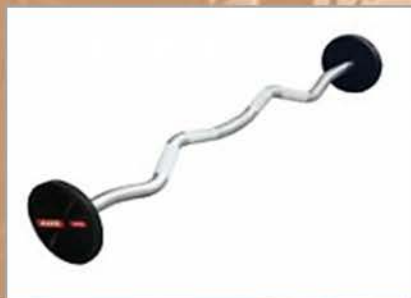

TPU Straight Barbell

Available Weight:

10kg~60kg, 20lb~135lb
(5kg or 10lb increment)

TPU Curl Barbell

Available Weight:

10kg~60kg, 20lb~135lb
(5kg or 10lb increment)

20kg Pump Weight Set with Rubber Plates

Set Includes: 2 x 5kg Yellow, 2 x 2.5kg Blue and 2 x 1.25kg Red Rubber Plate
1 x 1400mm(L) rubber coated hollow steel bar (diameter: 25mm or 30mm) with 2pcs spring collars

20kg TPU Pump Weight Set

Set Includes: 2 x 1.25kg, 2 x 2.25kg, 2 x 5kg plate
+ 1 x 1400mm(L) bar + 2 x collar

165kg 4 Holes Colored Rubber Olympic Set

Description: Cast iron in colored rubber coated

Center Hole: 50.4-50.8mm

Set Includes: 10kg x 2pcs, 15kg x 2pcs,
20kg x 2pcs, 25kg x 2pcs
220cm Olympic Bar x 1pc, Pressure Olympic Collar
x 2pcs

140kg Black Rubber Olympic Set

Description: Cast iron black rubber coated

Center Hole: 50.4-50.8mm

Material: Pure rubber + Steel center ring

Center Hole: 50.4-50.8mm

Diameter: 450mm

Competition Rubber Bumper Plate

Available Weight:

10kg (green), 15kg (yellow), 20kg (blue), 25kg (red)

Material: Pure rubber + Zinc plated steel center hole